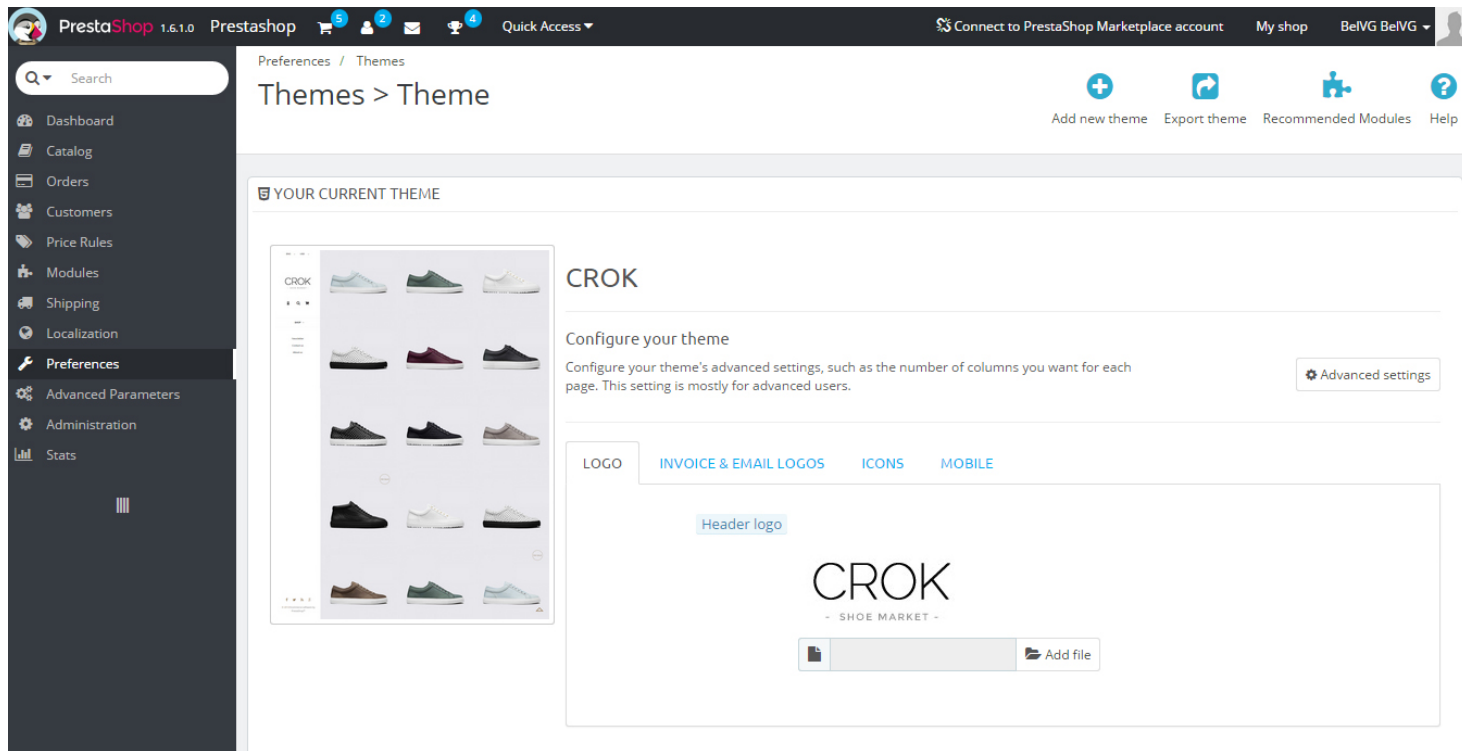

2. How to Install

In order to install a new theme from **Admin Panel**, please follow these steps.

Go to **Preferences**→**Themes** and press **Add new theme** button.

Upload Zip of the theme in the next window.