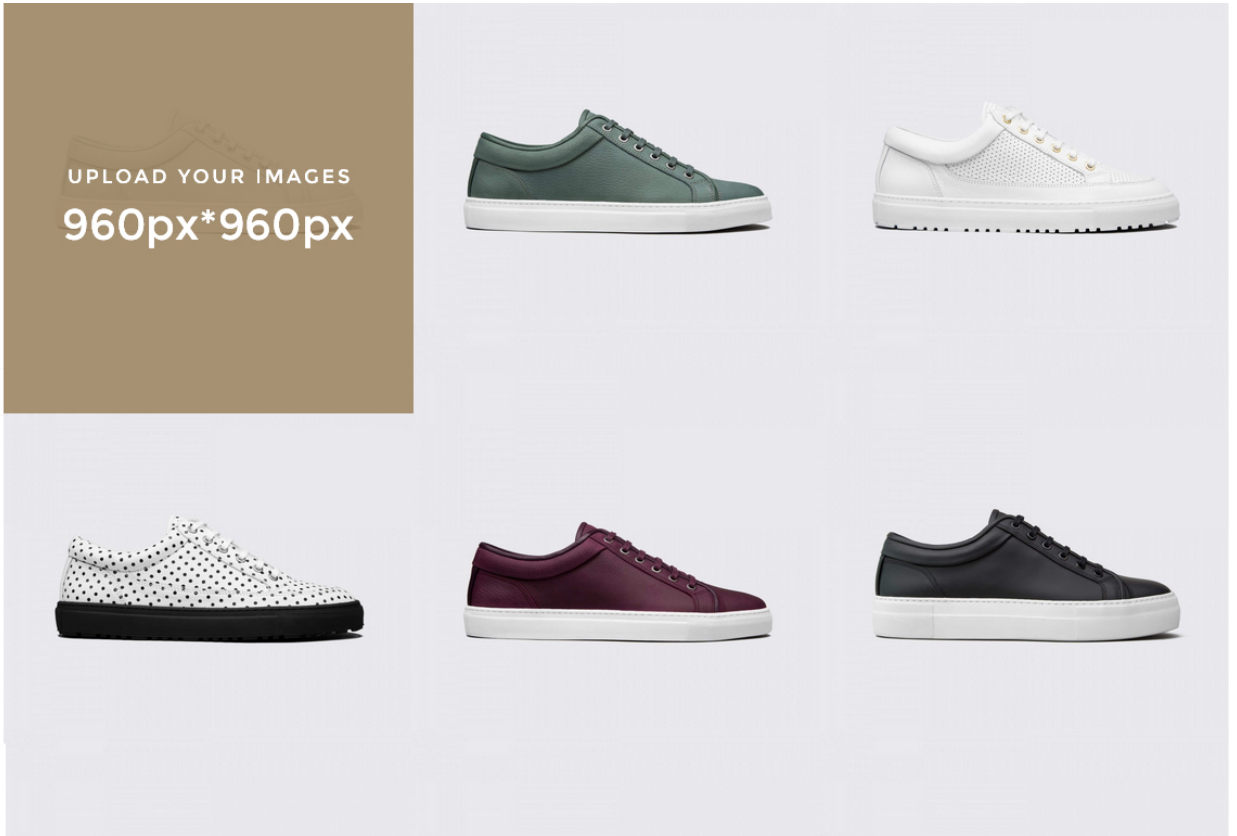

Do you have questions about theme configurations?

[Contact us](#) and we will help you in a moment.