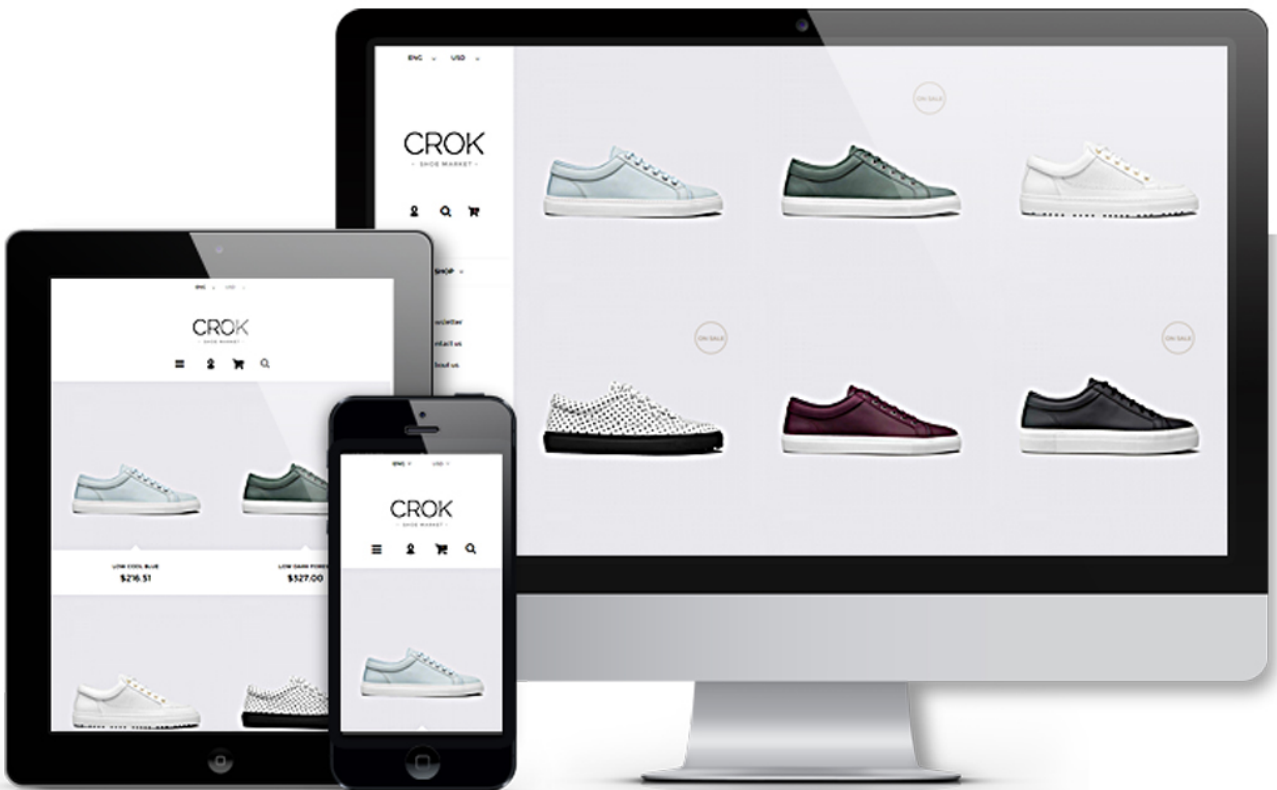

- USER GUIDE -

CROK

- SHOE MARKET -

OUR SUPPORT TEAM:
STORE@BELVG.COM, SKYPE: STORE.BELVG