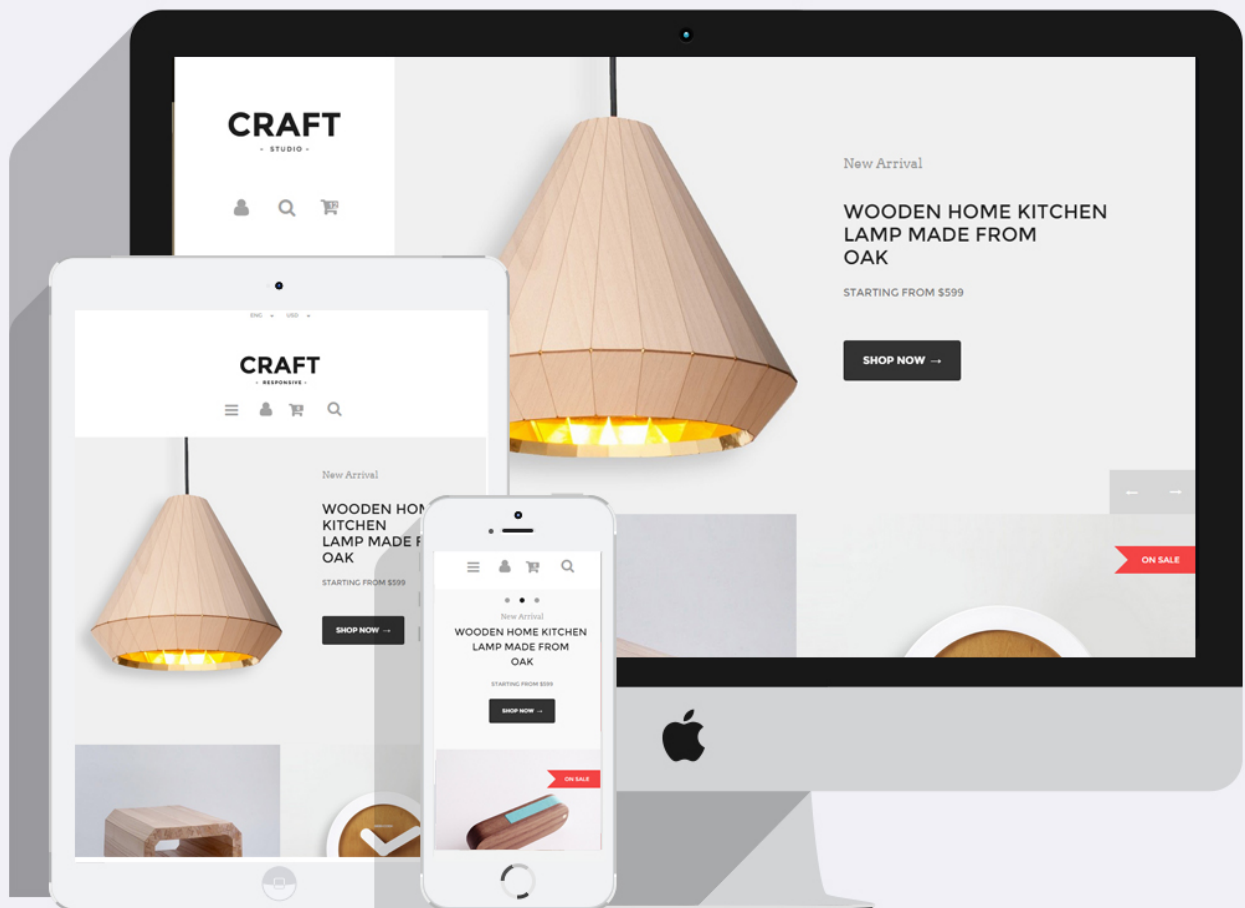

- USER GUIDE -

CRAFT

PRESTASHOP 1.6 RESPONSIVE TEMPLATE

OUR SUPPORT TEAM:
STORE@BELVG.COM, SKYPE: STORE.BELVG