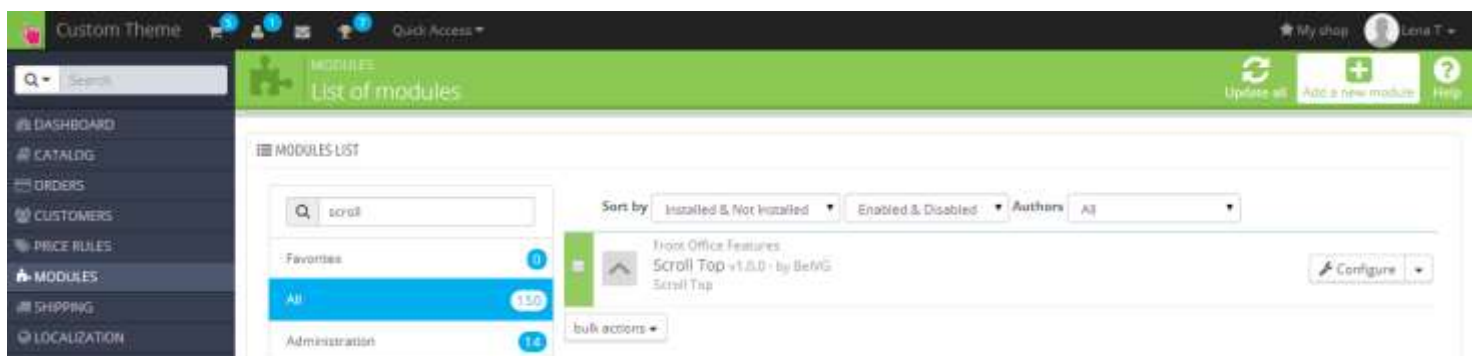

3. How to Install the Scroll Top Module

Go to **Modules** → **Modules** and press **Add a new module** button.